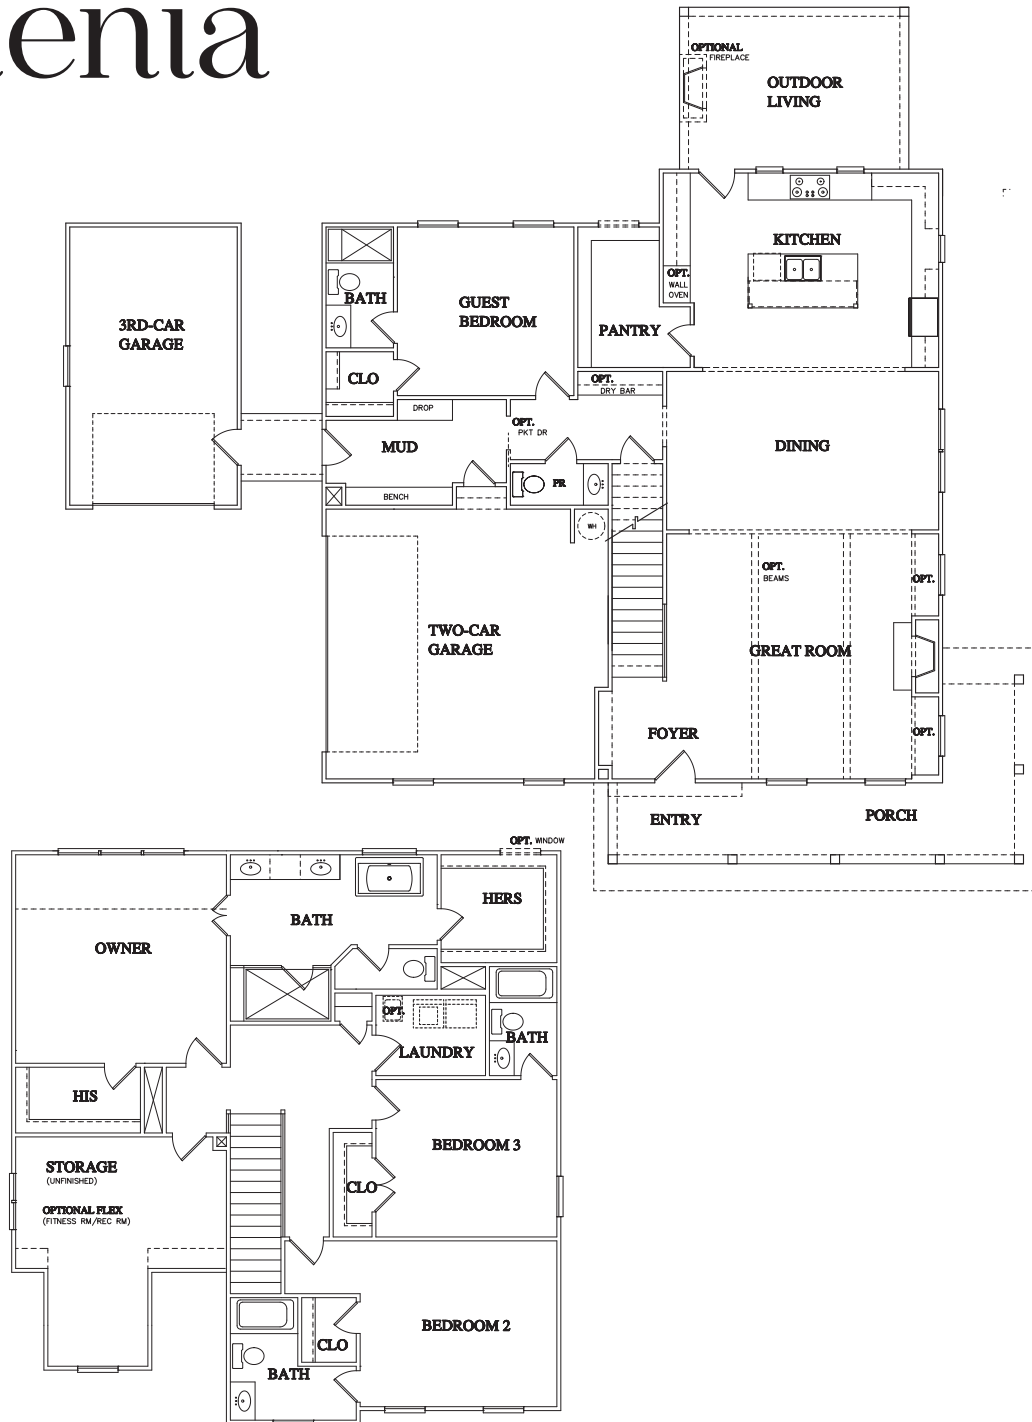

THE Gardenia

2930 Sq. Ft

Vision
home crafters l.l.c.

www.VisionHomeCrafters.com

Becky Layson

Cell: 770.880.7140
blayson@psponline.com

PEGGY SLAPHEY
PROPERTIES, Inc.
www.PSPONLINE.com
Sales and Marketing Team

THE Gardenia

2930 Sq. Ft

Vision
home crafters l.l.c.

www.VisionHomeCrafters.com

Becky Layson

Cell: 770.880.7140

blayson@psponline.com

PEGGY SLAPLEY
PROPERTIES, Inc.
www.PSPONLINE.com
Sales and Marketing Team