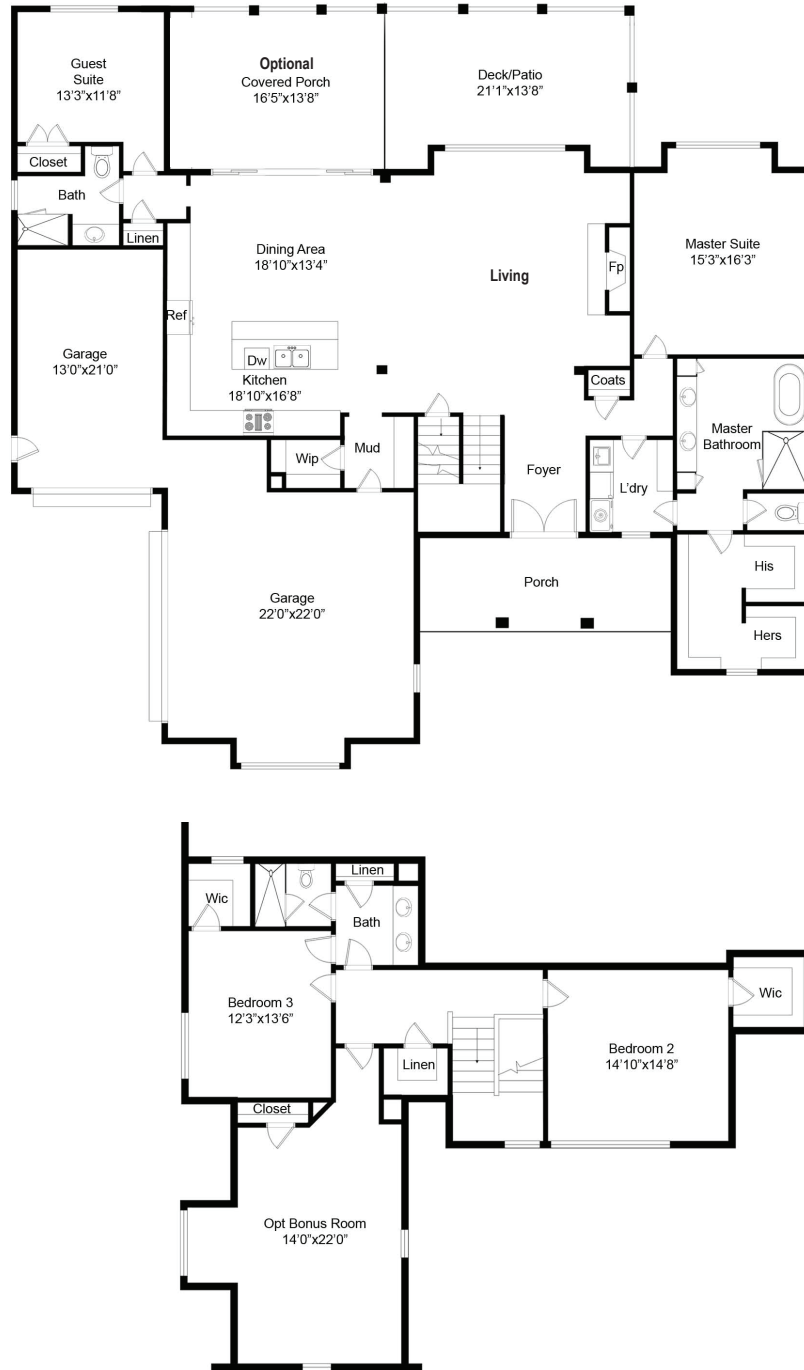

THE
Viola

2820 Sq. Ft

Vision
home crafters l.l.c.

www.VisionHomeCrafters.com

Becky Layson

Cell: 770.880.7140
blayson@psponline.com

PEGGY SLAPAY
PROPERTIES, Inc.
www.PSPONLINE.com
Sales and Marketing Team

Drawings are subject to revisions without notice. All square footage is approximate. Not all features are available in all plans. All renderings, maps, displays and handouts are for illustration purposes only and may not accurately depict the actual condition of the item being represented. See our sales representatives for details. Prices subject to change without notice. Please see agent for further details.

THE Viola

2820 Sq. Ft

Vision
home crafters l.l.c.

www.VisionHomeCrafters.com

Becky Layson

Cell: 770.880.7140
blayson@psponline.com

PEGGY SLAPHEY
PROPERTIES, Inc.
www.PSPONLINE.com
Sales and Marketing Team