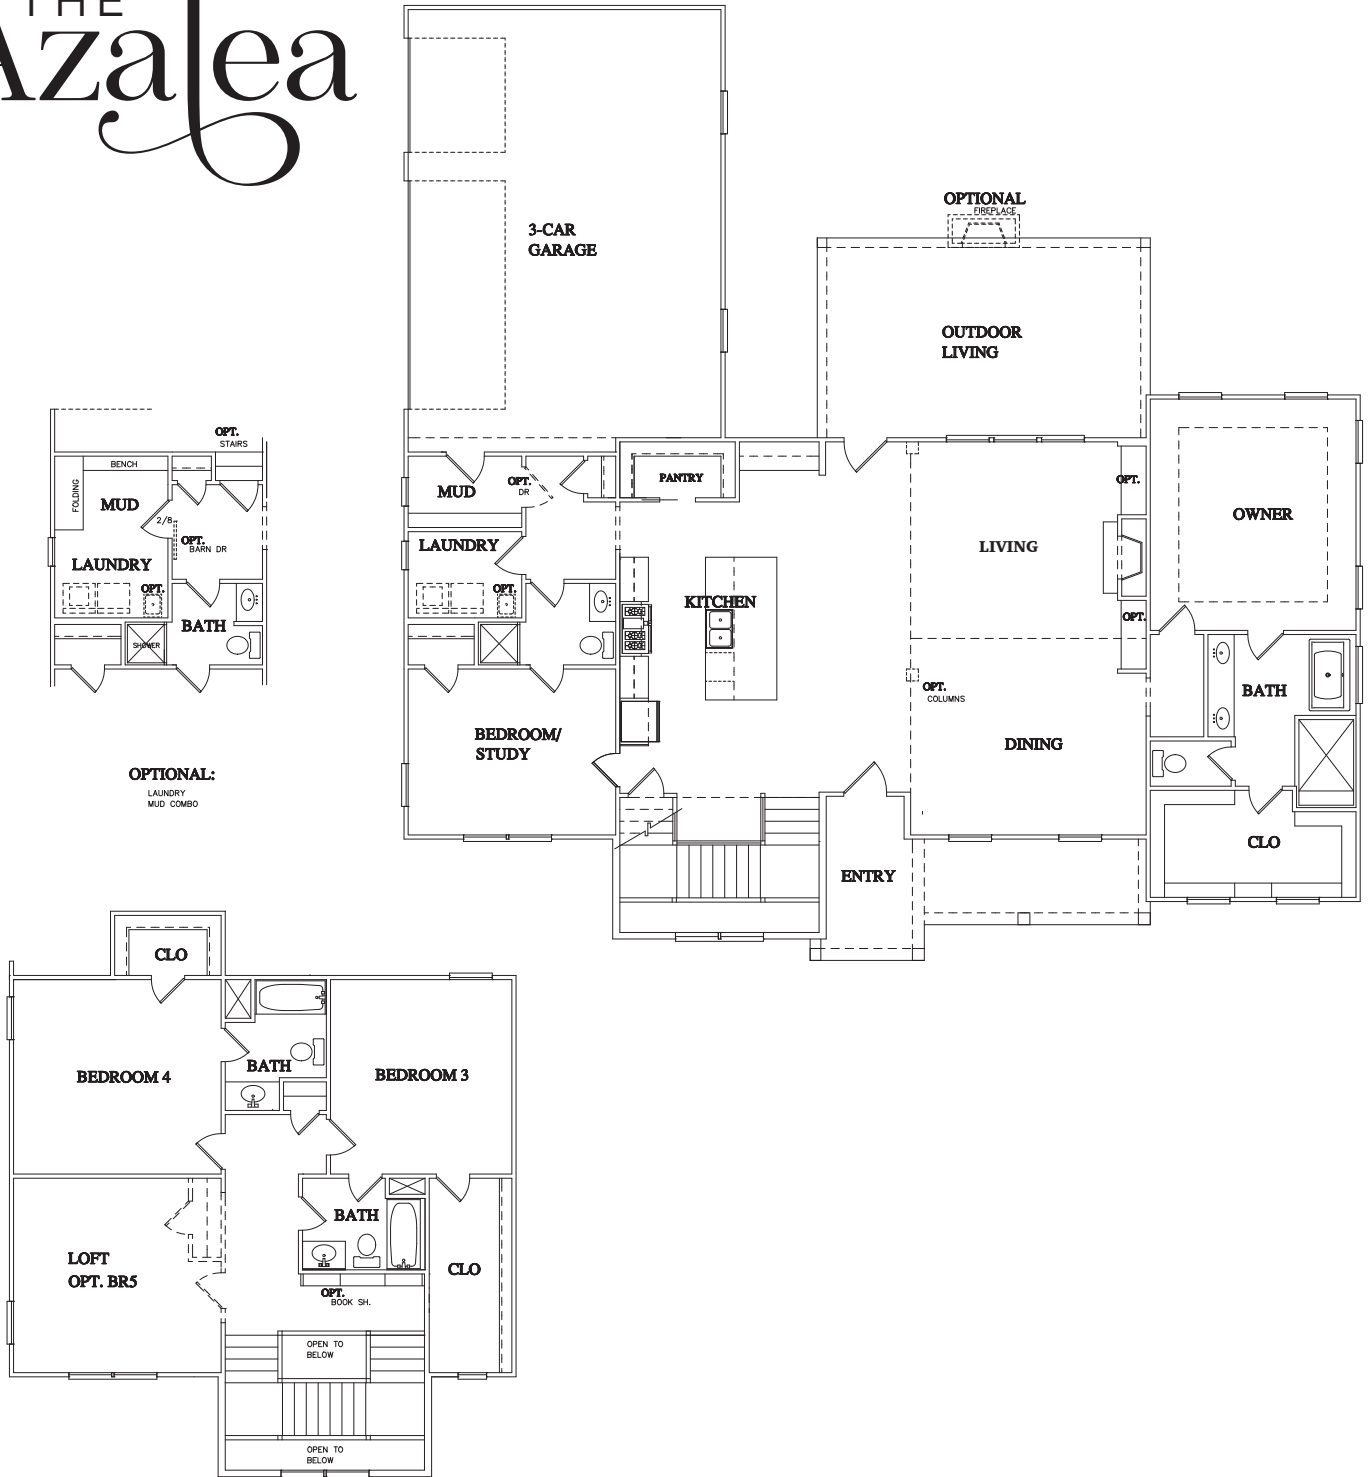

THE Azalea

3060 Sq. Ft

Vision
home crafters l.l.c.

www.VisionHomeCrafters.com

Becky Layson

Cell: 770.880.7140

blayson@psponline.com

PEGGY SLAPAY
PROPERTIES, Inc.
www.PSPONLINE.com
Sales and Marketing Team

3060 Sq. Ft

THE Azalea

OPTIONAL:
LAUNDRY
MUD COMBO

Vision
home crafters l.l.c.

www.VisionHomeCrafters.com

Becky Layson

Cell: 770.880.7140

blayson@psponline.com